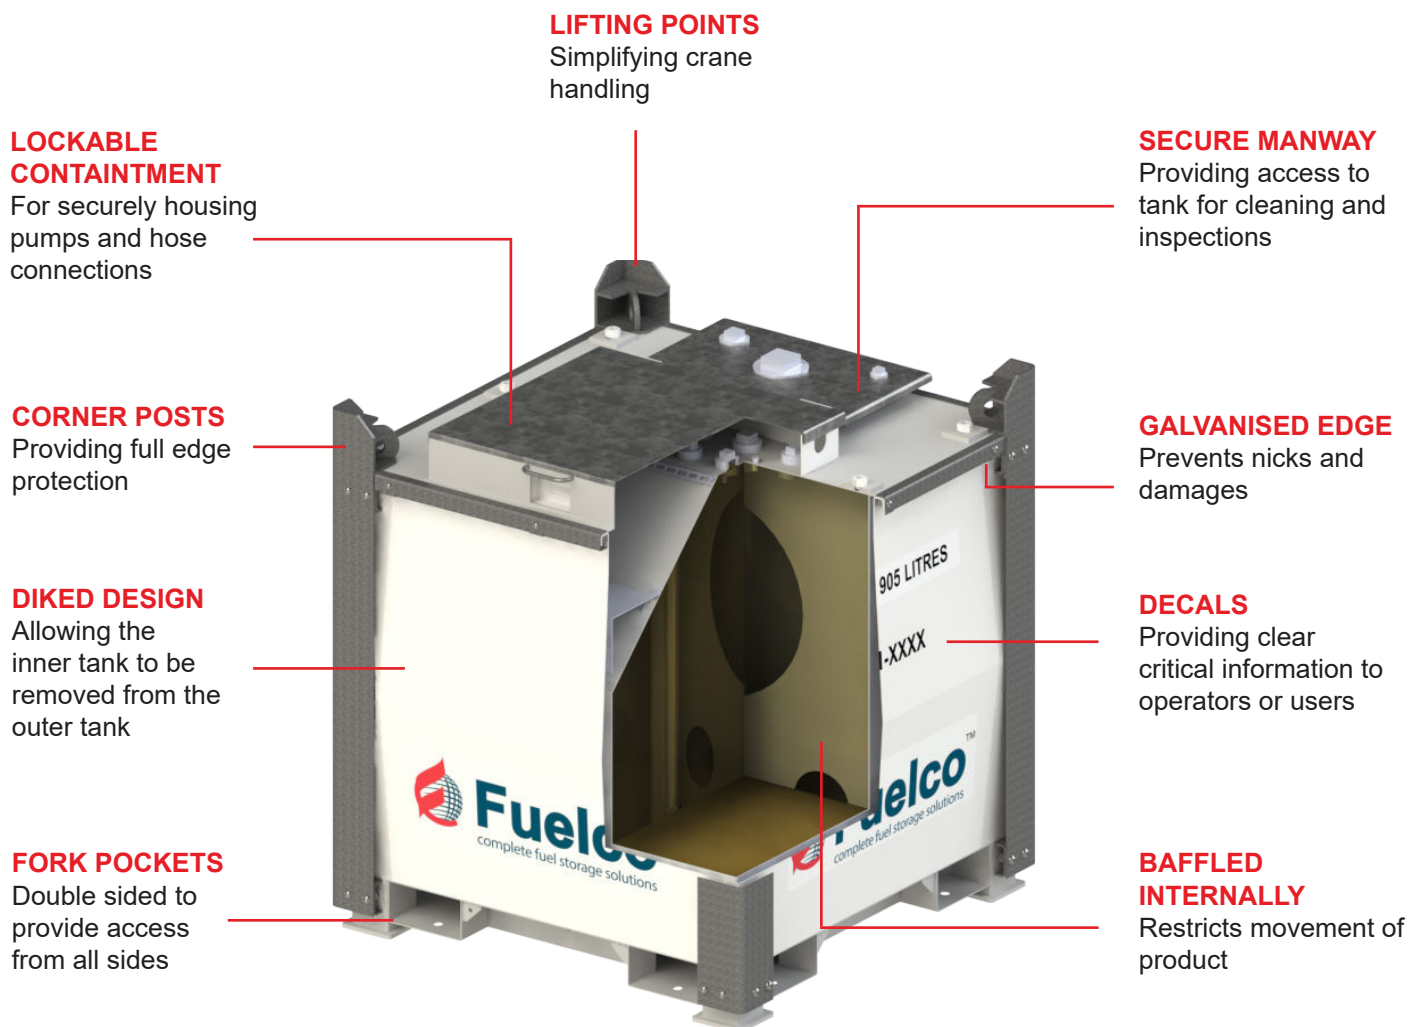

# Kube Self Bunded Tanks - LTKD Range

1,000 - 7,000 L

**Fuelco**<sup>TM</sup>  
complete fuel storage solutions

## Secure & Compliant Fuel Storage

- Internationally recognised compliance
- Market leading design, based on the experience of industry leading experts
- Storing of all liquid hydrocarbons, such as; diesel, biofuel, gasoline (ULP), lubricants and waste fuels